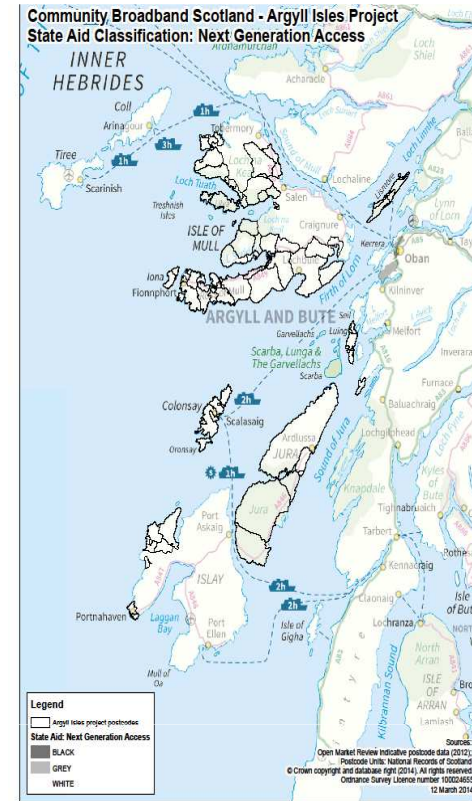

Highlands and Islands Enterprise
Iomairt na Gàidhealtachd 's nan Eilean

Where?

Highlands and Islands Enterprise
Iomairt na Gàidhealtachd 's nan Eilean

© Crown Copyright
Highlands and Islands Enterprise

Where?

CBS and the Community in ARGYLL AND BUTE

The Isles of
Mull and Iona,
Lismore and Luing
Islay Jura and Colonsay and the Craginish Peninsula.

Scottish Enterprise. Ordnance
100018398. Reproduced by per
on behalf of HMSO. (c) Crown
2010. All rights reserved.
Getmapping Plc 2010 Digital D
Copyright Bartholomews, 2010

Where?

CBS and the Community in ARGYLL AND BUTE

**CBS are engaged with the communities of
North and South Kintyre, Colintrave & Glendaruel,
Tighnabruaich, Rural Bute, Loch Awe side, (including
Portsonachan, Ford and Kilchrenan and Dalmally),
Bridge of Orchy and Tiree.**