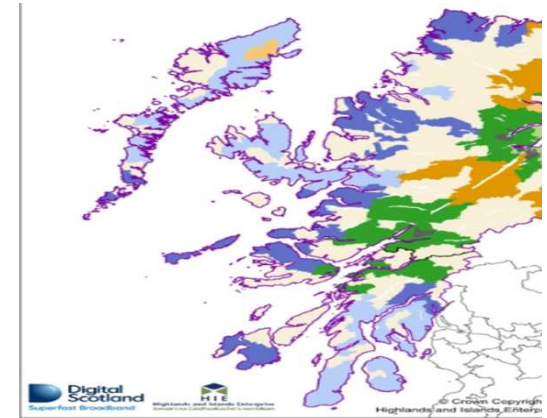

CBS and the Community in ARGYLL AND BUTE

The Isles of
Mull and Iona,
Lismore and Luing
Islay Jura and Colonsay and the Craginish Peninsula.

Scottish Enterprise. Ordnance
100018398. Reproduced by per
on behalf of HMSO. (c) Crown
2010. All rights reserved.
Getmapping Plc 2010 Digital D
Copyright Bartholomews, 2010

Where?

CBS and the Community in ARGYLL AND BUTE

**CBS are engaged with the communities of
North and South Kintyre, Colintrave & Glendaruel,
Tighnabruaich, Rural Bute, Loch Awe side, (including
Portsonachan, Ford and Kilchrenan and Dalmally),
Bridge of Orchy and Tiree.**